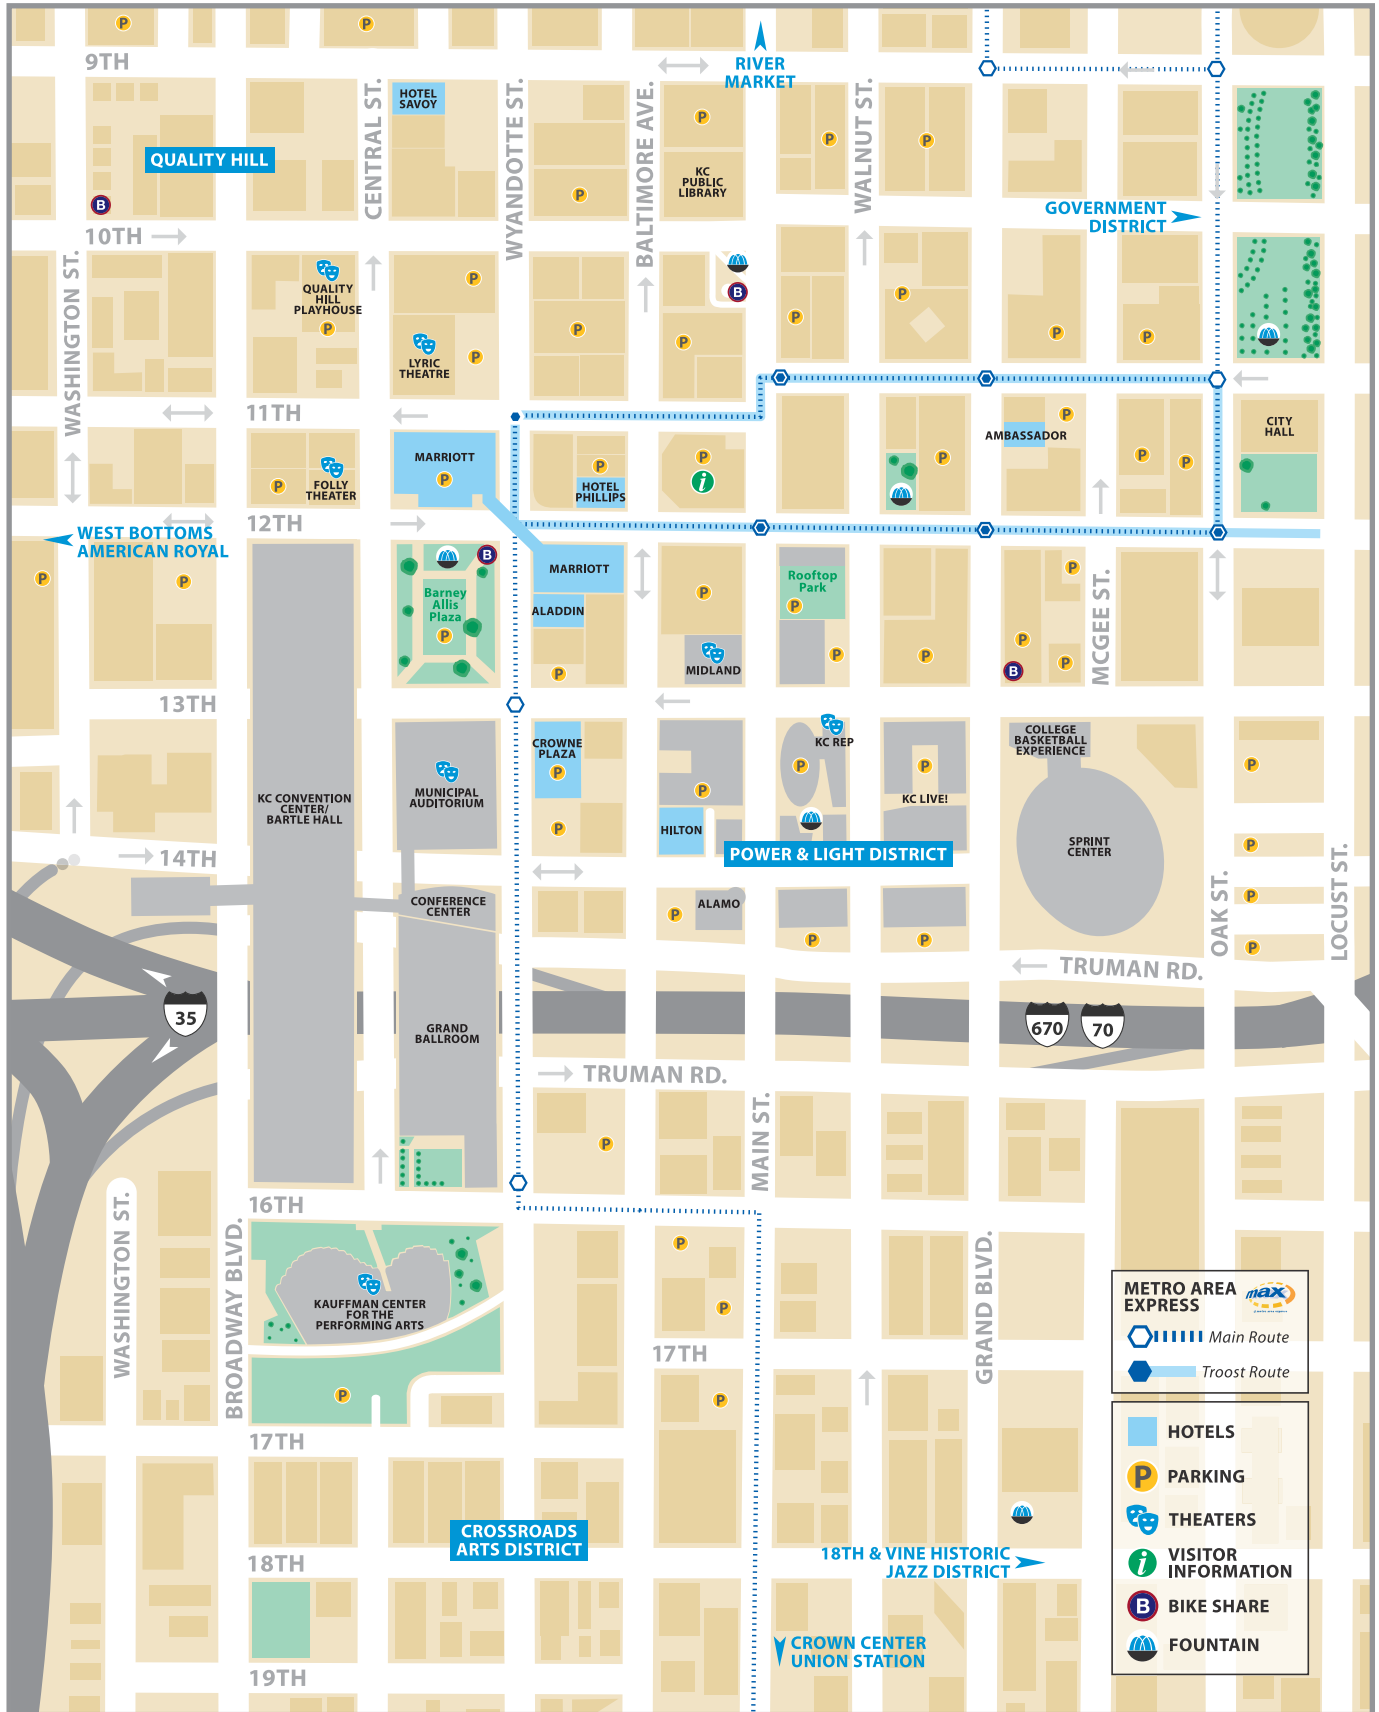

DOWNTOWN

METRO AREA EXPRESS

Main Route
 Troost Route

HOTELS
 PARKING
 THEATERS
 VISITOR INFORMATION
 BIKE SHARE
 FOUNTAIN